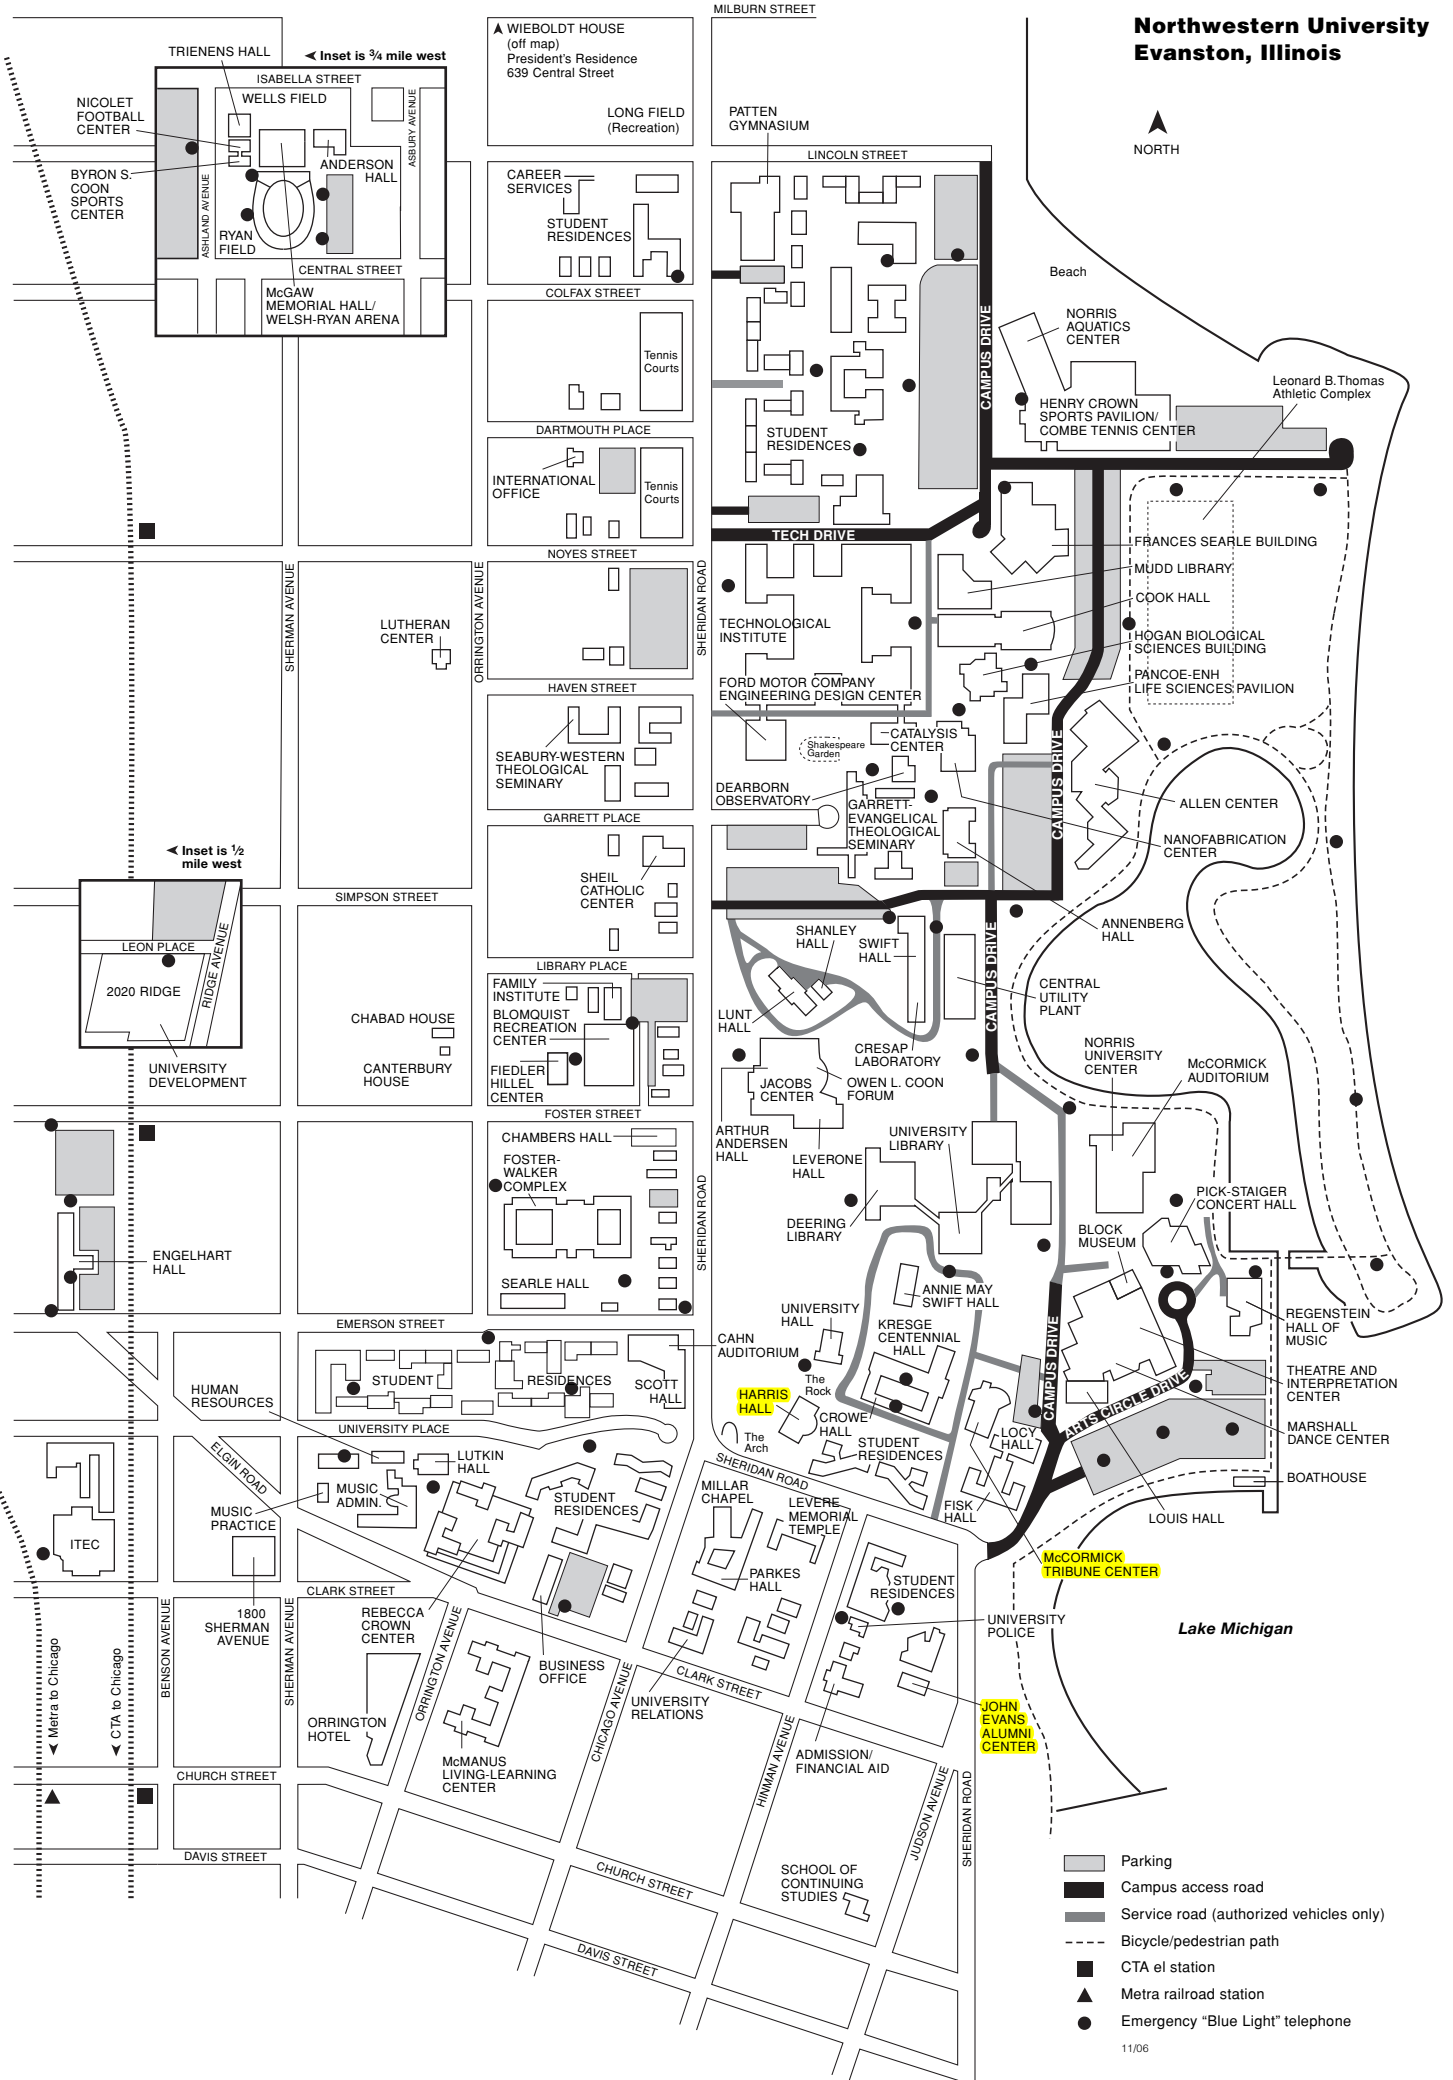

Northwestern University Evanston, Illinois

- Parking
- Campus access road
- Service road (authorized vehicles only)
- Bicycle/pedestrian path
- CTA el station
- Metra railroad station
- Emergency "Blue Light" telephone